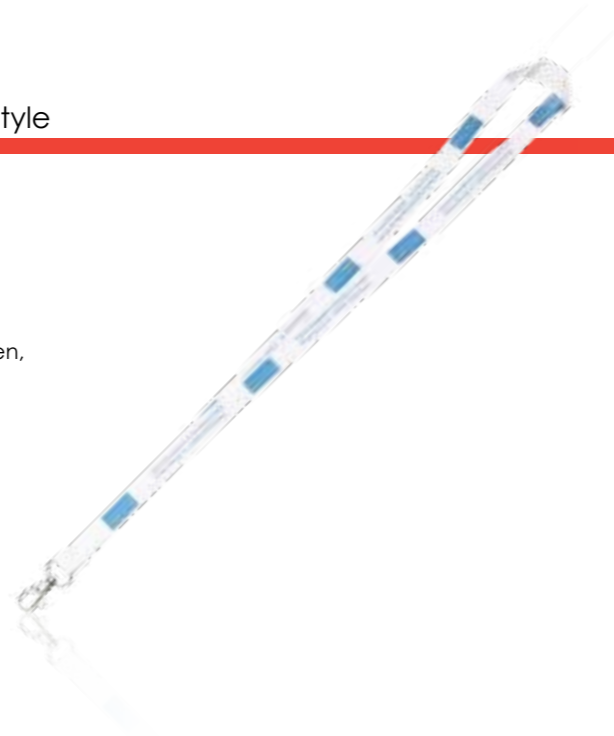

LAN6 Printed Biodegradable Corn Ribbed/Flat Style

Screen Print Size: 3mm less than lanyard width x 800mm(l)

Product: 15mm(w) x 800mm(l), 20mm(w) x 800mm(l)

Carton: 1000 units

Colours: White, Black, Silver, Navy Blue, Royal Blue, Light Blue, Green, Yellow, Gold, Orange, Light Red, Dark Red, Pink, Purple. PMS colour matching available.