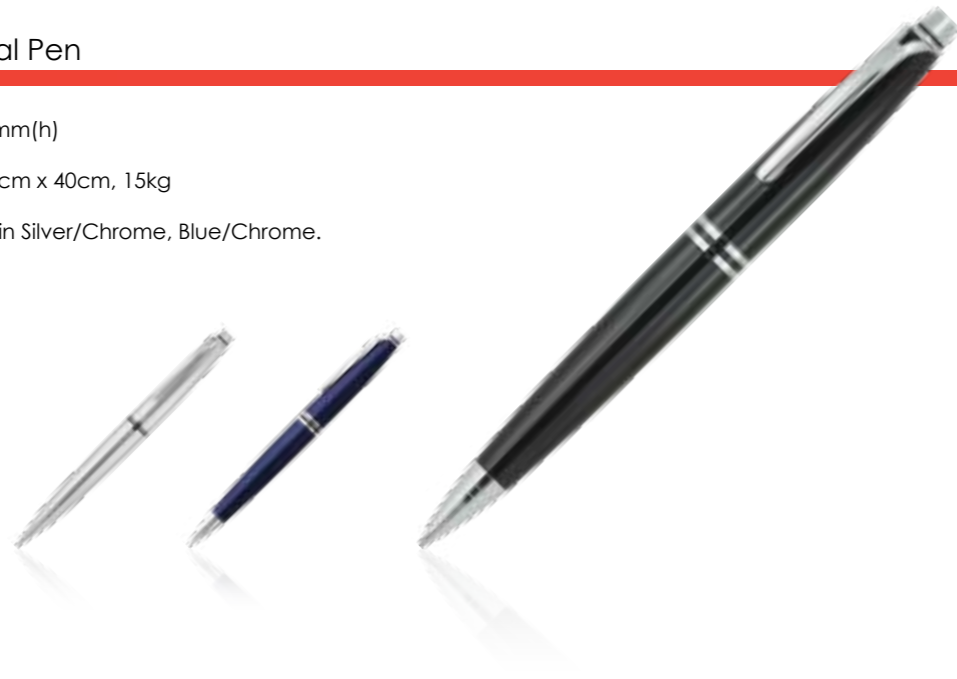

PM925 Branson Metal Pen

Pad Print Size: 35mm(w) x 7mm(h)

Carton: 500 units, 50cm x 40cm x 40cm, 15kg

Colours: Black/Chrome, Satin Silver/Chrome, Blue/Chrome.