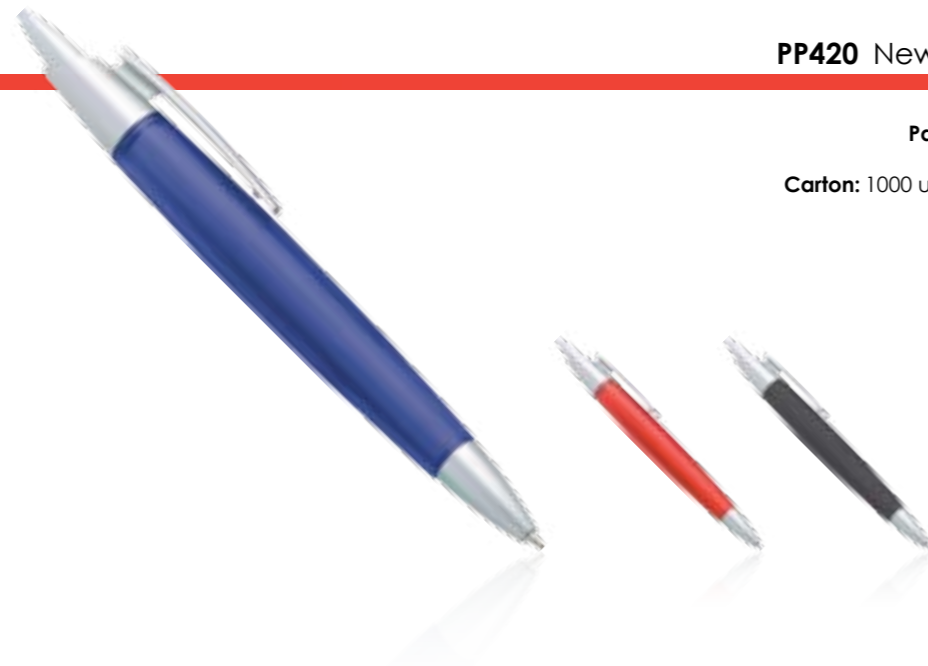

PP420 Newark Frosted Plastic Pen

Pad Print Size: 45mm(w) x 8mm(h)

Carton: 1000 units, 50cm x 40cm x 40cm, 13kg

Colours: Blue, Red, Black.