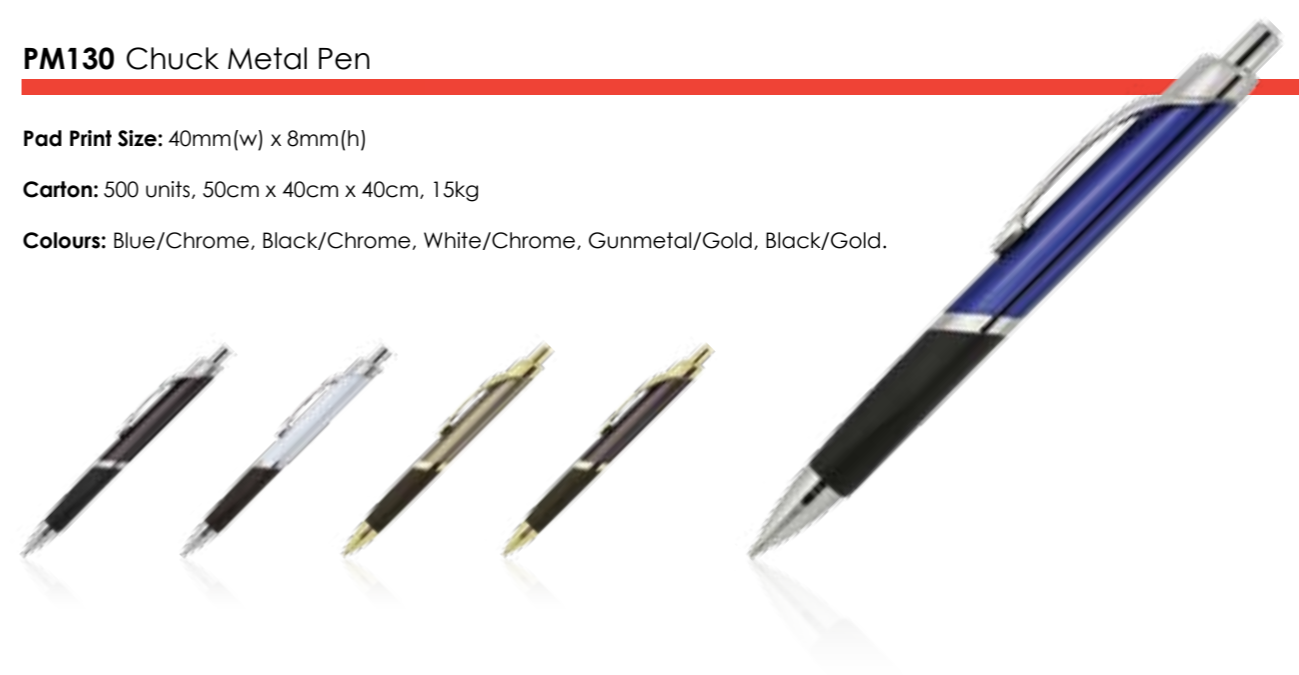

Colours: Blue, Red, Black, Silver, Gunmetal.

PM130 Chuck Metal Pen

Pad Print Size: 40mm(w) x 8mm(h)

Carton: 500 units, 50cm x 40cm x 40cm, 15kg

Colours: Blue/Chrome, Black/Chrome, White/Chrome, Gunmetal/Gold, Black/Gold.