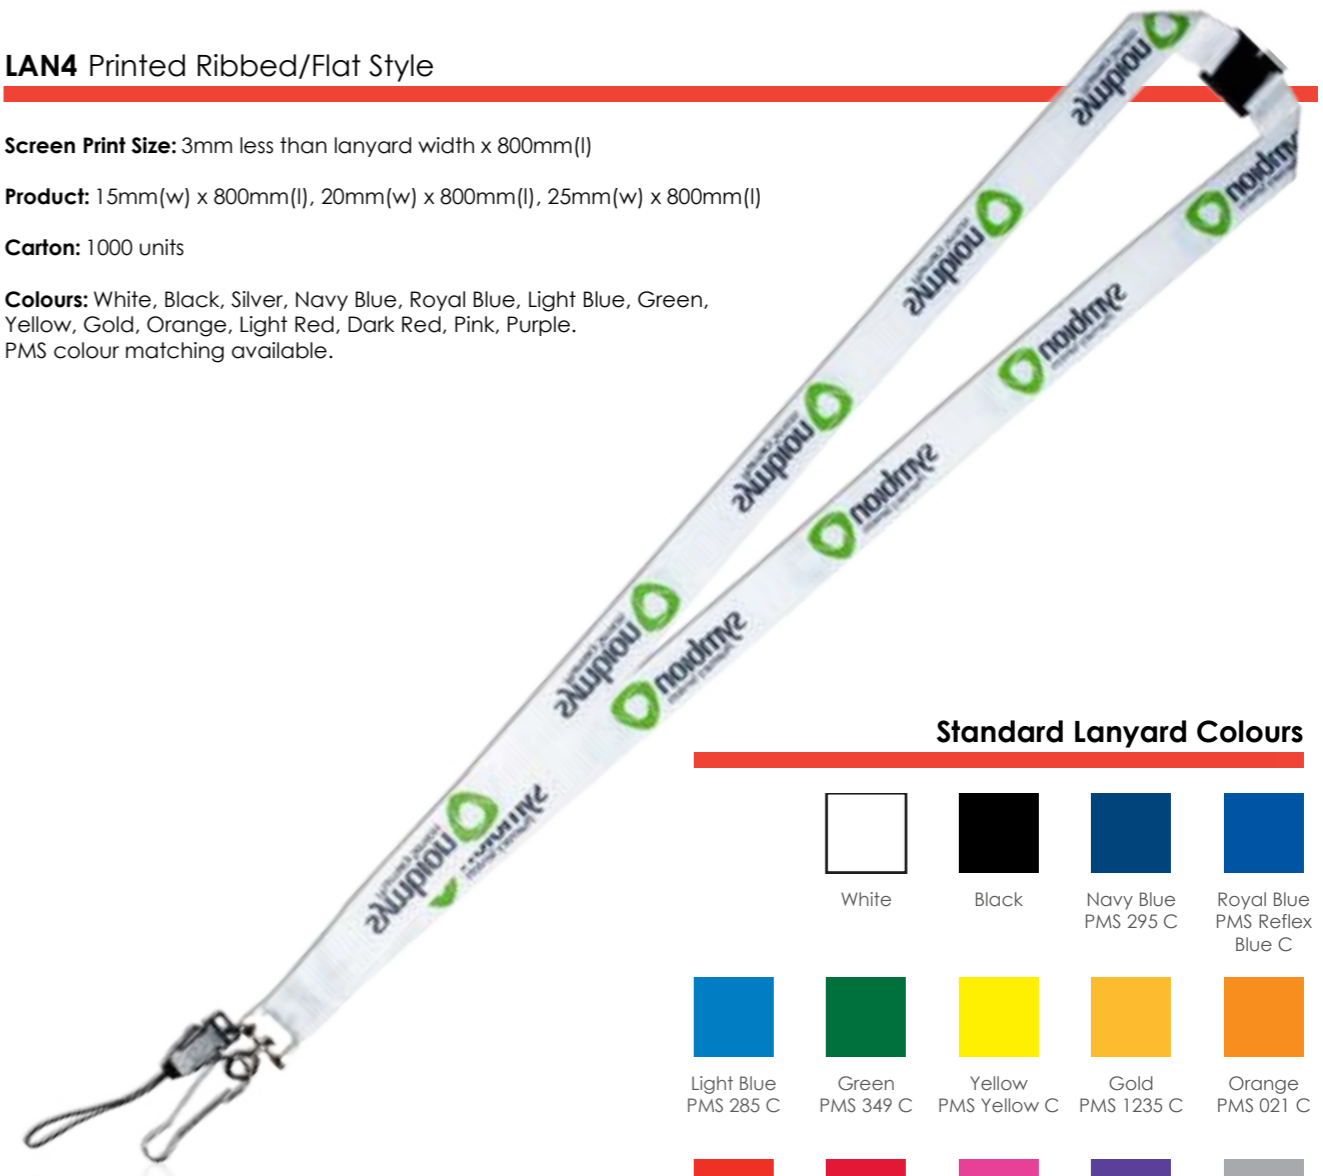

Attachments

LAN4 Printed Ribbed/Flat Style

Screen Print Size: 3mm less than lanyard width x 800mm(l)

Product: 15mm(w) x 800mm(l), 20mm(w) x 800mm(l), 25mm(w) x 800mm(l)

Carton: 1000 units

Colours: White, Black, Silver, Navy Blue, Royal Blue, Light Blue, Green, Yellow, Gold, Orange, Light Red, Dark Red, Pink, Purple. PMS colour matching available.