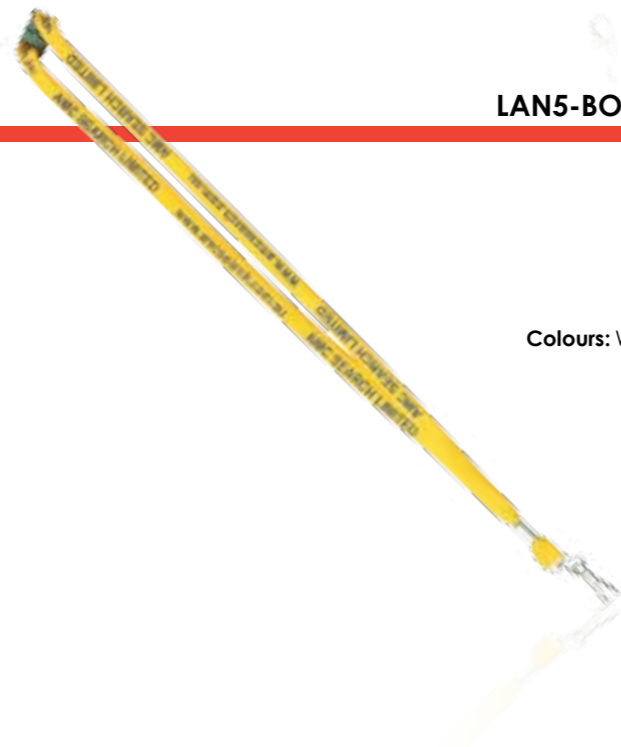

LAN5-BOOT Printed Bamboo Bootlace/Tubular Style

Screen Print Size: 3mm less than lanyard width x 800mm(l)

Product: 12mm(w) x 800mm(l), 20mm(w) x 800mm(l)

Carton: 1000 units

Colours: White, Black, Silver, Navy Blue, Royal Blue, Light Blue, Green, Yellow, Gold, Orange, Light Red, Dark Red, Pink, Purple. PMS colour matching available.

LAN21 Heavy Duty Polyester Luggage Strap

Screen Print Size: 45mm(w) x 1600mm(l)

Product: 50mm(w) x 1750mm(l)

Carton: 250 units

Colours: White, Black, Silver, Navy Blue, Royal Blue, Light Blue, Green, Yellow, Gold, Orange, Light Red, Dark Red, Pink, Purple. PMS colour matching available.