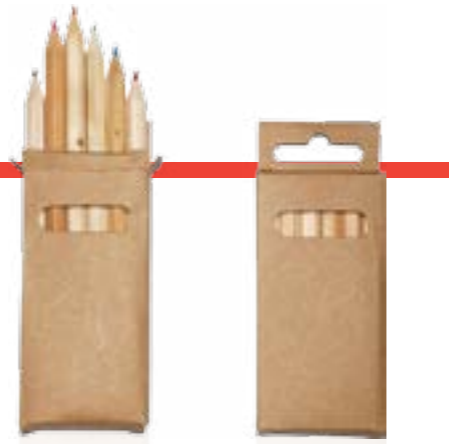

P1107-Box 6-Pack Kids' Colouring Pencils in Box

Pad Print Size: 30mm(w) x 40mm(h)

Product: 45mm(w) x 110mm(h)

Carton: 960 units, 50cm x 20.5cm x 50cm, 18.76kg

Colours: Kraft Brown Box with Blue, Black, Green, Pink, Orange and Red pencils.