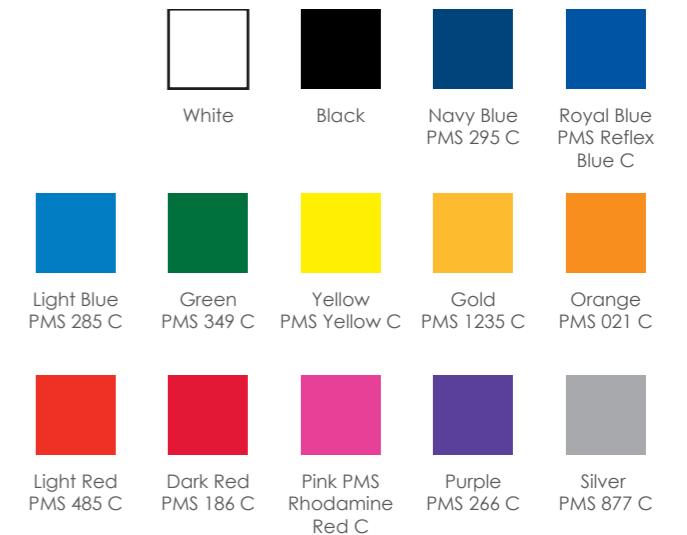

LAN3 Printed Bootlace/Tubular Style

Screen Print Size: 3mm less than lanyard width x 800mm(l)

Product: 12mm(w) x 800mm(l) or 20mm(w) x 800mm(l)

Carton: 1000 units

Colours: White, Black, Silver, Navy Blue, Royal Blue, Light Blue, Green, Yellow, Gold, Orange, Light Red, Dark Red, Pink, Purple. PMS colour matching available.

Standard Lanyard Colours

Attachments

LAN4 Printed Ribbed/Flat Style

Screen Print Size: 3mm less than lanyard width x 800mm(l)

Product: 15mm(w) x 800mm(l), 20mm(w) x 800mm(l), 25mm(w) x 800mm(l)

Carton: 1000 units

Colours: White, Black, Silver, Navy Blue, Royal Blue, Light Blue, Green, Yellow, Gold, Orange, Light Red, Dark Red, Pink, Purple. PMS colour matching available.

Standard Lanyard Colours

Clip Connectors